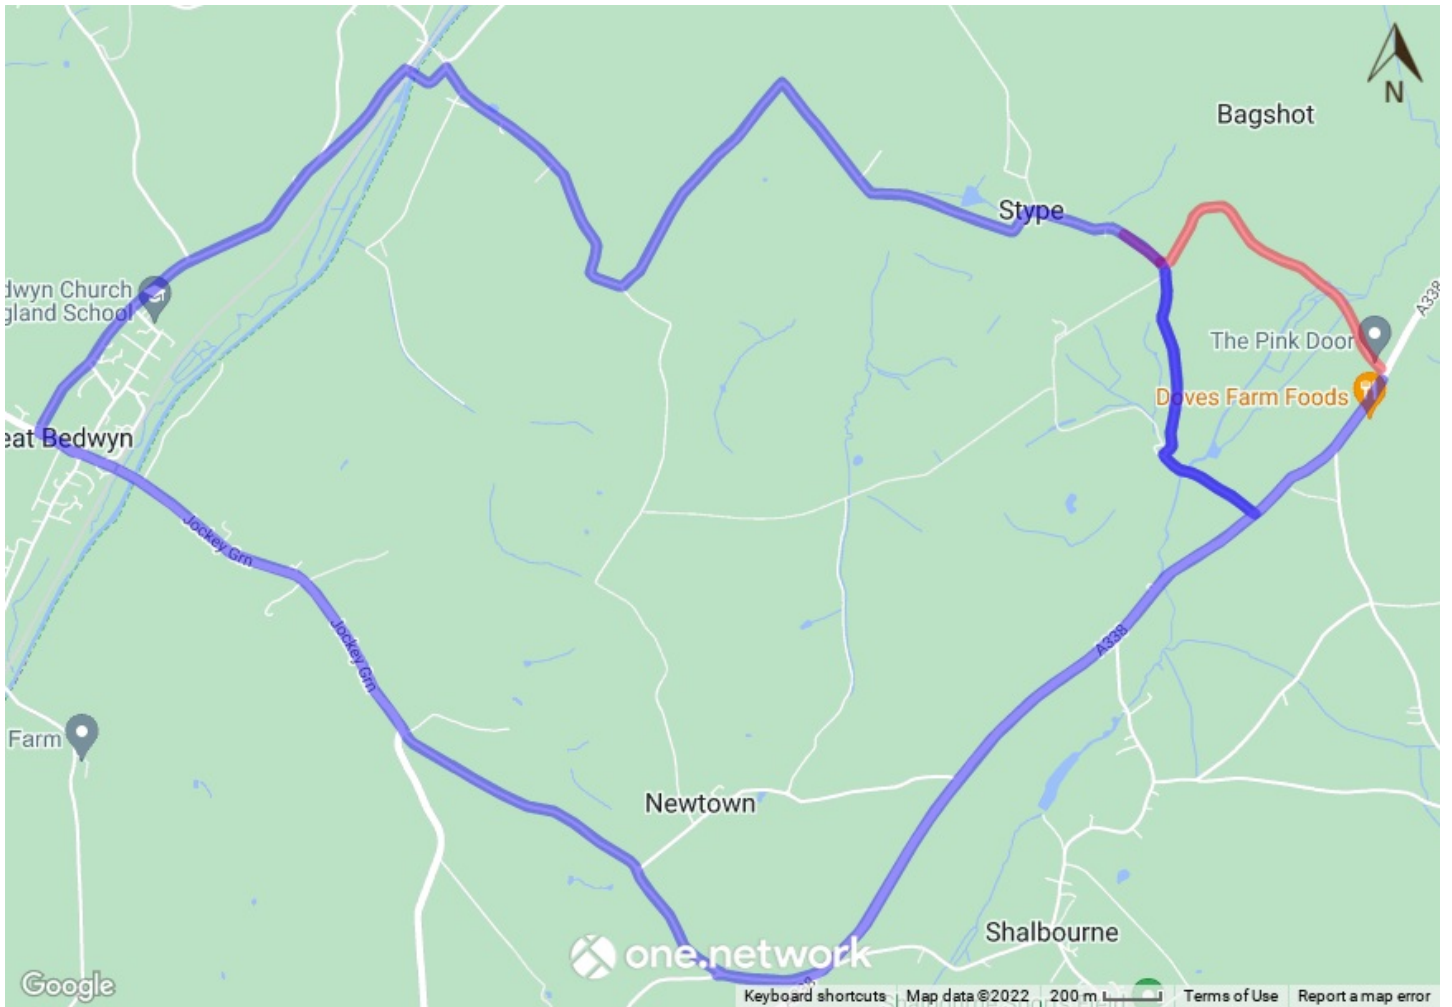

Indicative Plan : Stype Lane (Part) and Mill Lane (Part), Shalbourne

Map data © [Google Terms of Use](#)