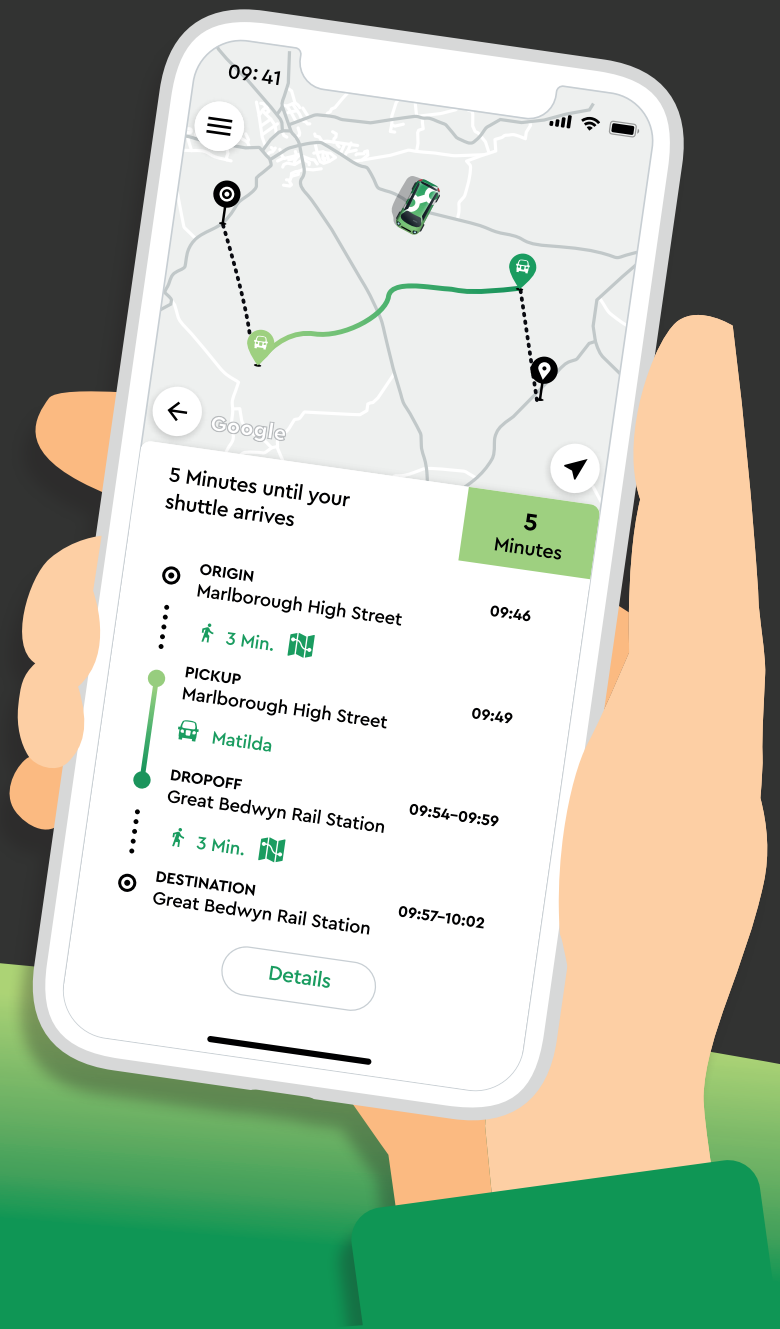

# Wiltshire Connect

The easy way to  
travel by bus!

 Book your  
travel at a time  
to suit you

 Track your bus

 Low fares

Download on the  
App Store

SCAN ME

GET IT ON  
Google Play